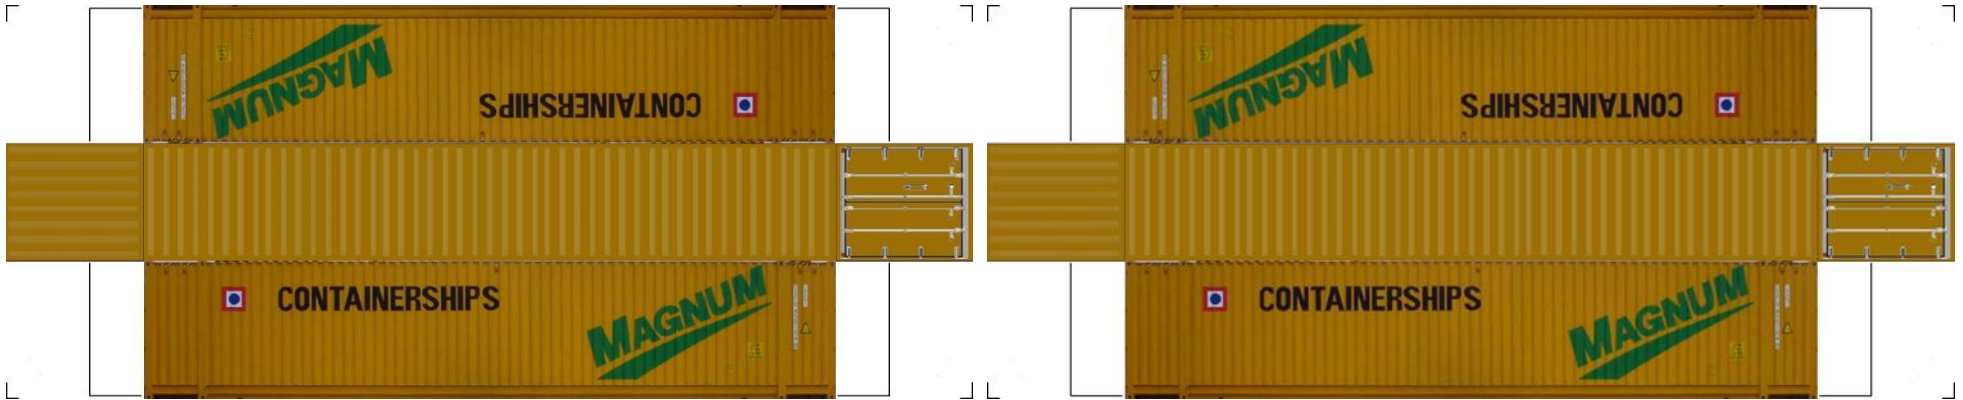

BUILD YOUR OWN (N SCALE) 48ft HIGH CUBE CONTAINERS

[Click to watch instructional video](#)

BUILD YOUR OWN (48ft HIGH CUBE CONTAINERS) N SCALE

Drawn By
www.krafttrains.com