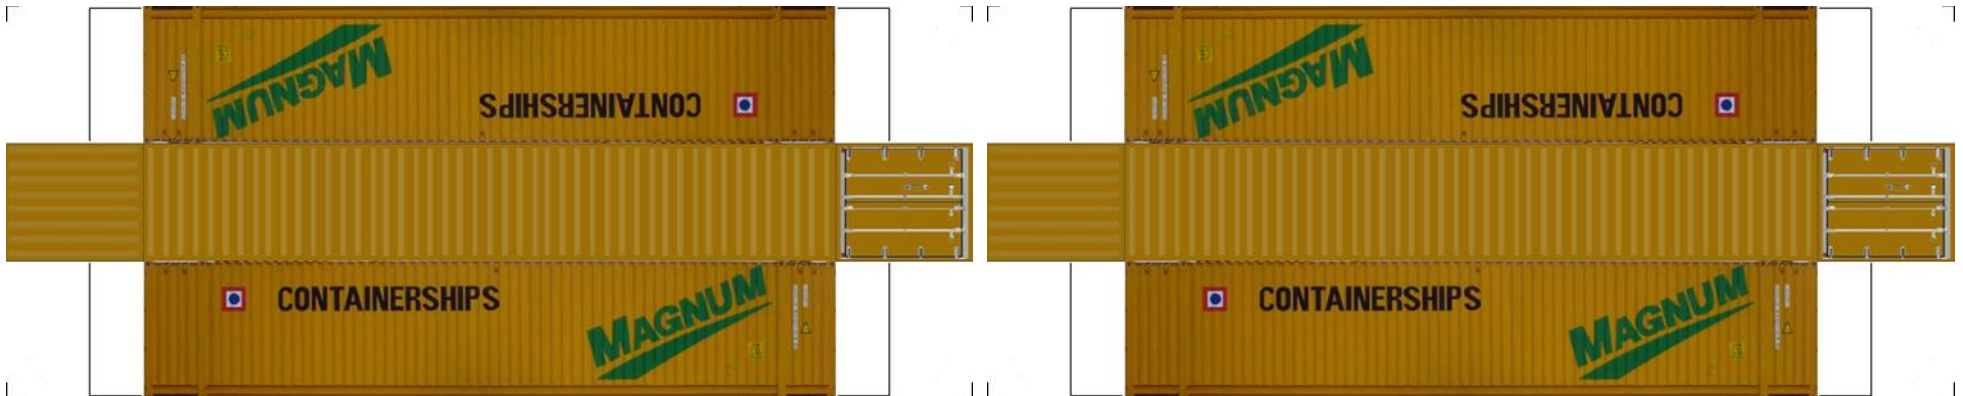

BUILD YOUR OWN (N SCALE) 48ft HIGH CUBE CONTAINERS

[Click to watch instructional video](#)

BUILD YOUR OWN (48ft HIGH CUBE CONTAINERS) N SCALE

Drawn By
www.krafttrains.com